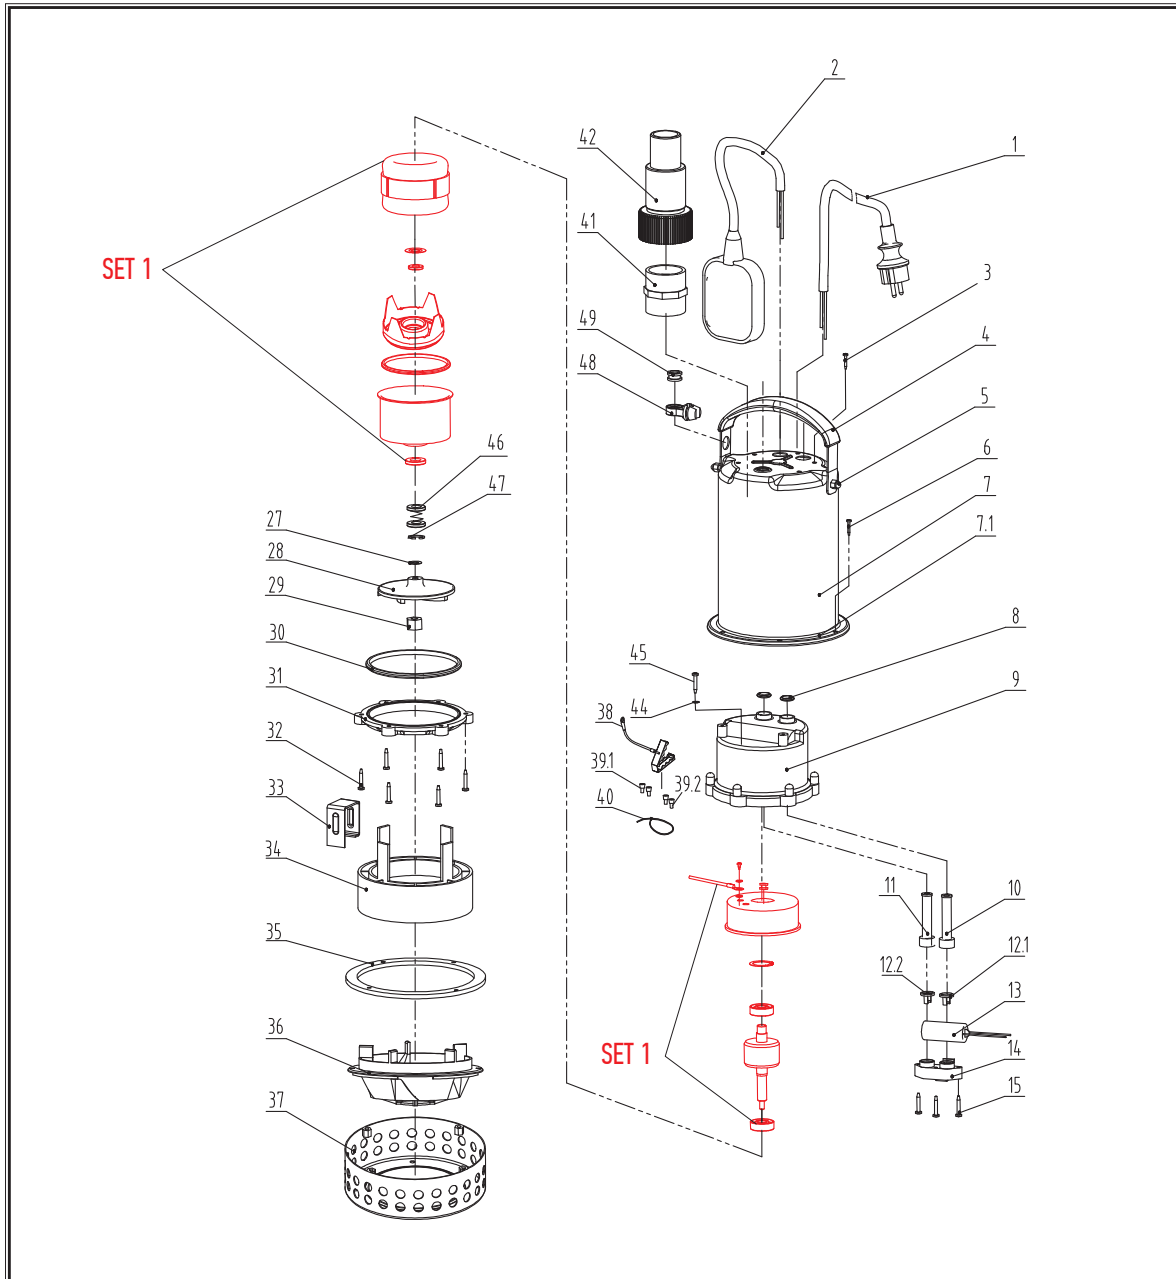

POS.	CODE	DESCRIPTION	QTY
1	A01322	POWER CORD 3x1mm H07RN-F WITH BLACK PLUG, 10m	1
2	A01323	FLOAT SWITCH	1
3	A01364	SCREW ST4.5x18mm	5
4	A01365	HANDLE	1
5	A01366	NUT M5mm	2
6	A01367	BOLT M4x10mm	4
7	A01368	HOUSING	1
7.1	A01369	POWER CORD GUARD	2
8	A01370	O-RING 13.94x2.62mm	2
9	A01371	MOTOR COVER	1
10	A01354	POWER CORD GUARD	1
11	A01327	POWER CORD GUARD	1
12.1	A01329	CABLE SEAL	1
12.2	A01330	CABLE SEAL	1
13	A01351	CAPACITOR 12µF	1
14	A01332	POWER CORD CLIP	1
15	A01333	SCREW	3
27	A01336	WASHER Ø8mm, INOX	2
28	A01353	IMPELLER	1
29	A01338	NUT M8mm, INOX	1
30	A01335	O-RING 89x5.2mm	1
31	A01372	FLANGE COVER	1
32	A01373	SCREW ST4.2x32mm	6
33	A01374	BRACKET	1
35	A01376	GASKET	1

POS.	CODE	DESCRIPTION	QTY
36	A01377	BASE	1
37	A01378	INLET	1
38	A01379	GROUND	1
39.1	A01420	WIRE CLAMP	2
39.2	A01347	WIRE CLAMP	3
40	A01348	ZIP TIE	1
41	A01380	OUTLET	1
42	A01381	OUTLET CONNECTOR	1
44	A01382	O-RING 3x1.5mm	1
45	A01383	SCREW	1
46	A01349	MECHANICAL SEAL 24x11x17.5mm	1
47	A01350	SNAP RING Ø12mm, INOX	1
48	A01384	POWER CORD CLIP	1
49	A01385	POWER CORD GUARD	1
<b>SET 1</b>	A01352	MOTOR	1