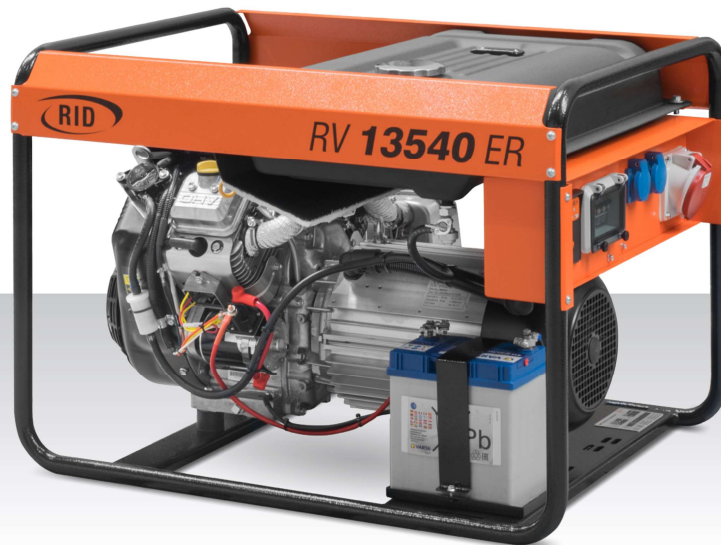

## PORTABLE GENSETS WITH PROTECTION CLASS IP 54

### TECHNICAL DATA:

TYPE		RV 9540 ER	RV 10540 ER	RV 13540 ER	RV 15540 ER
Order number		717029	717024	717030	717032
Generator type		synchronous	synchronous	synchronous	synchronous
Nom. output 3~ (cos $\Phi=0,8$ )	kVA	9,0	10,0	13,0	15,0
Nom. output 1~	kVA	6,0	5,7	7,0	8,0
Voltage (1~) / (3~)	V	230 / 400	230 / 400	230 / 400	230 / 400
Nom. current (1~) / (3~)	A	26,0 / 13,0	25 / 14,5	30,4 / 18,8	34,8 / 21,7
Frequency	Hz	50	50	50	50
Protection Class		IP54	IP54	IP54	IP54
Engine type		B & S Vanguard 385447	B & S Vanguard 385447	B & S Vanguard 385447	B & S Vanguard 386447
Cylinder		2	2	2	2
Rotational-speed range	rpm	3000	3000	3000	3000
Type of fuel		gasoline 92 / 95	gasoline 92 / 95	gasoline 92 / 95	gasoline 92 / 95
Oil		SAE 15W-40	SAE 15W-40	SAE 15W-40	SAE 15W-40
Oil volume in engine	l	1,7	1,7	1,7	1,7
Engine output	kW	13,0	13,0	13,0	13,5
Cooling		air	air	air	air
Tank capacity	l	25	25	25	25
Hand starter (H) / electr. starter (E)		H / E	H / E	H / E	H / E
Fuel consumption load 100%	l/h	5,0	5,0	5,0	5,2
Weight	kg	135	137	140	148
Dimensions (L x W x H)	mm	853 x 649 x 620	853 x 649 x 620	853 x 649 x 620	853 x 649 x 620
Noise level	dB(A)	72	72	72	72

OPTIONS	DESCRIPTION	ORDER NUMBER
Exhaust hose	Ø 50 mm, length 1,5 m	715052
Exhaust hose	Ø 50 mm, length 2,5 m	715051
Engine adapter for exhaust hose	for engines Briggs & Stratton VANGUARD	716010
Chassis with wheels and handles	for all types on tubular frames	713203
Earthing set	earthing pike (0,45 m length), earthing cable 10 mm <sup>2</sup>	736110
Spare parts	for all products of equipment	on request