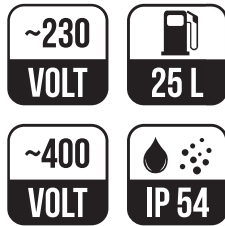

### TECHNICAL DATA:

TYPE		RV 9540 ER	RV 10540 ER	RV 13540 ER	RV 15540 ER
Order number		717029	717024	717030	717032
Generator type		synchronous	synchronous	synchronous	synchronous
Nom. output 3~ (cos $\Phi=0,8$ )	kVA	9,0	10,0	13,0	15,0
Nom. output 1~	kVA	6,0	5,7	7,0	8,0
Voltage (1~) / (3~)	V	230 / 400	230 / 400	230 / 400	230 / 400
Nom. current (1~) / (3~)	A	26,0 / 13,0	25 / 14,5	30,4 / 18,8	34,8 / 21,7
Frequency	Hz	50	50	50	50
Protection Class		IP54	IP54	IP54	IP54
Engine type		B & S Vanguard 385447	B & S Vanguard 385447	B & S Vanguard 385447	B & S Vanguard 386447
Cylinder		2	2	2	2
Rotational-speed range	rpm	3000	3000	3000	3000
Type of fuel		gasoline 92 / 95	gasoline 92 / 95	gasoline 92 / 95	gasoline 92 / 95
Oil		SAE 15W-40	SAE 15W-40	SAE 15W-40	SAE 15W-40
Oil volume in engine	l	1,7	1,7	1,7	1,7
Engine output	kW	13,0	13,0	13,0	13,5
Cooling		air	air	air	air
Tank capacity	l	25	25	25	25
Hand starter (H) / electr. starter (E)		H / E	H / E	H / E	H / E
Fuel consumption load 100%	l/h	5,0	5,0	5,0	5,2
Weight	kg	135	137	140	148
Dimensions (L x W x H)	mm	853 x 649 x 620	853 x 649 x 620	853 x 649 x 620	853 x 649 x 620
Noise level	dB(A)	72	72	72	72