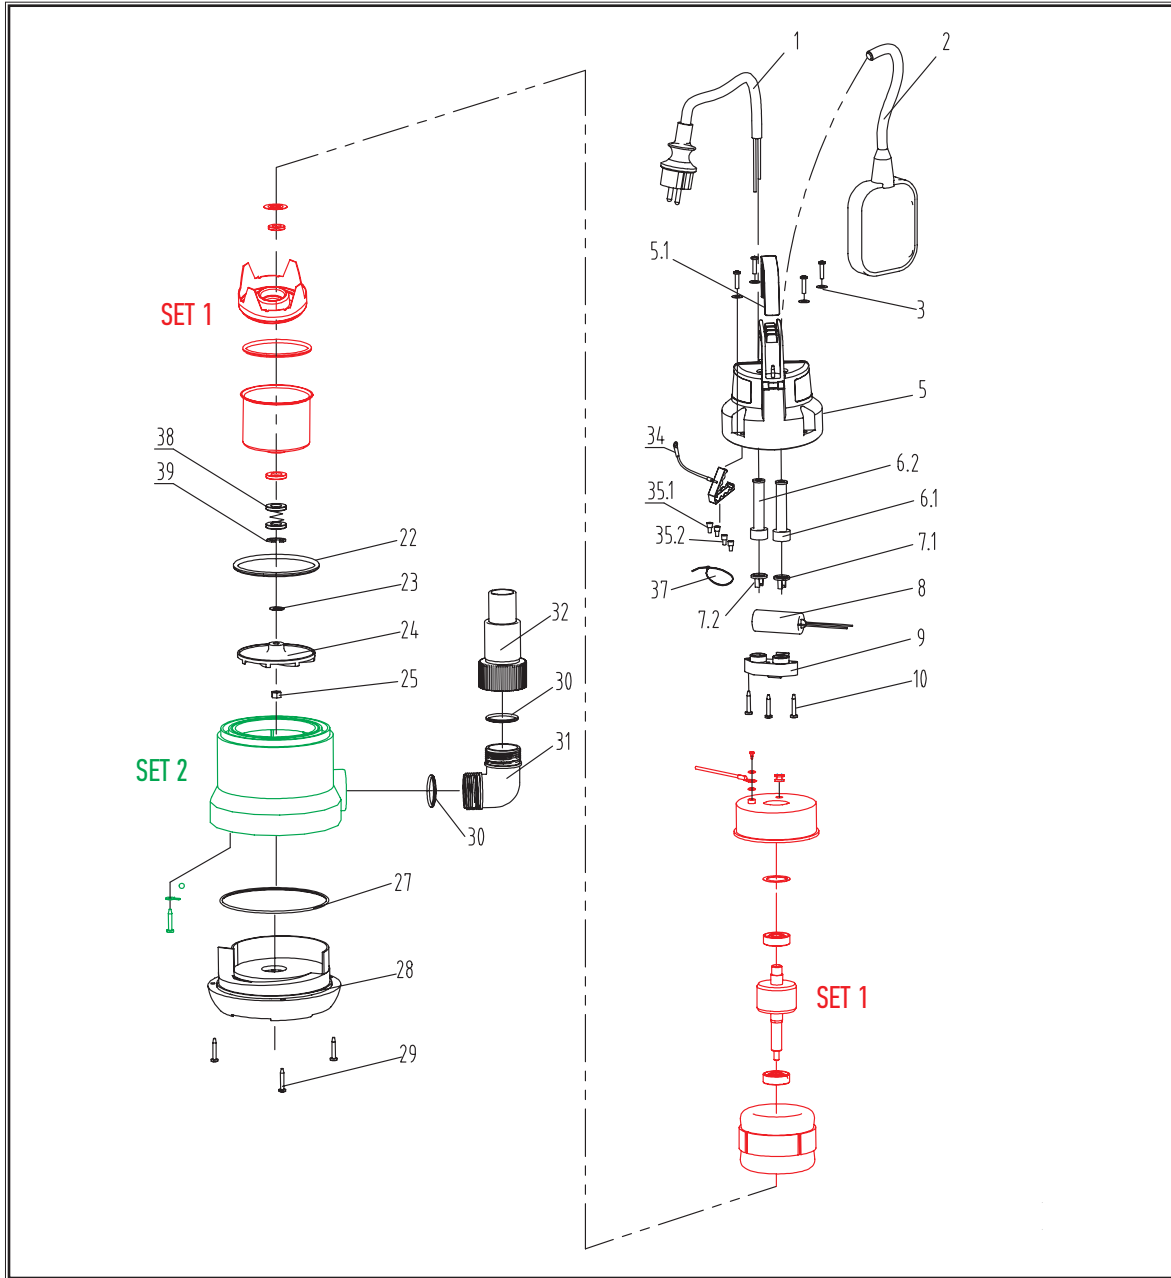

POS.	CODE	DESCRIPTION	QTY
1	A01322	POWER CORD 3x1mm H07RN-F WITH BLACK PLUG, 10m	1
2	A01323	FLOAT SWITCH	1
3	A01324	BOLT WITH WASHER	4
5	A01325	COVER	1
5.1	A01326	COVER	1
6.1	A01327	POWER CORD GUARD	1
6.2	A01328	POWER CORD GUARD	1
7.1	A01329	CABLE SEAL	1
7.2	A01330	CABLE SEAL	1
8	A01331	CAPACITOR 8µF	1
9	A01332	POWER CORD CLIP	1
10	A01333	SCREW	3
22	A01335	O-RING	1
23	A01336	WASHER Ø8mm, INOX	1
24	A01337	IMPELLER	1
25	A01338	NUT M8mm, INOX	1
27	A01340	O-RING	1
28	A01341	BASE	1
29	A01342	BOLT, INOX	3
30	A01343	O-RING	2
31	A01344	OUTLET ELBOW	1
32	A01345	OUTLET CONNECTOR	1
34	A01346	GROUND	1
35.1	A01347	WIRE CLAMP	3
35.2	A01420	WIRE CLAMP	2

POS.	CODE	DESCRIPTION	QTY
37	A01348	ZIP TIE	1
38	A01349	MECHANICAL SEAL	1
39	A01350	SNAP RING Ø8mm, INOX	1
<b>SET 1</b>	A01334	MOTOR	1
<b>SET 2</b>	A01339	HOUSING WITH VALVE	1