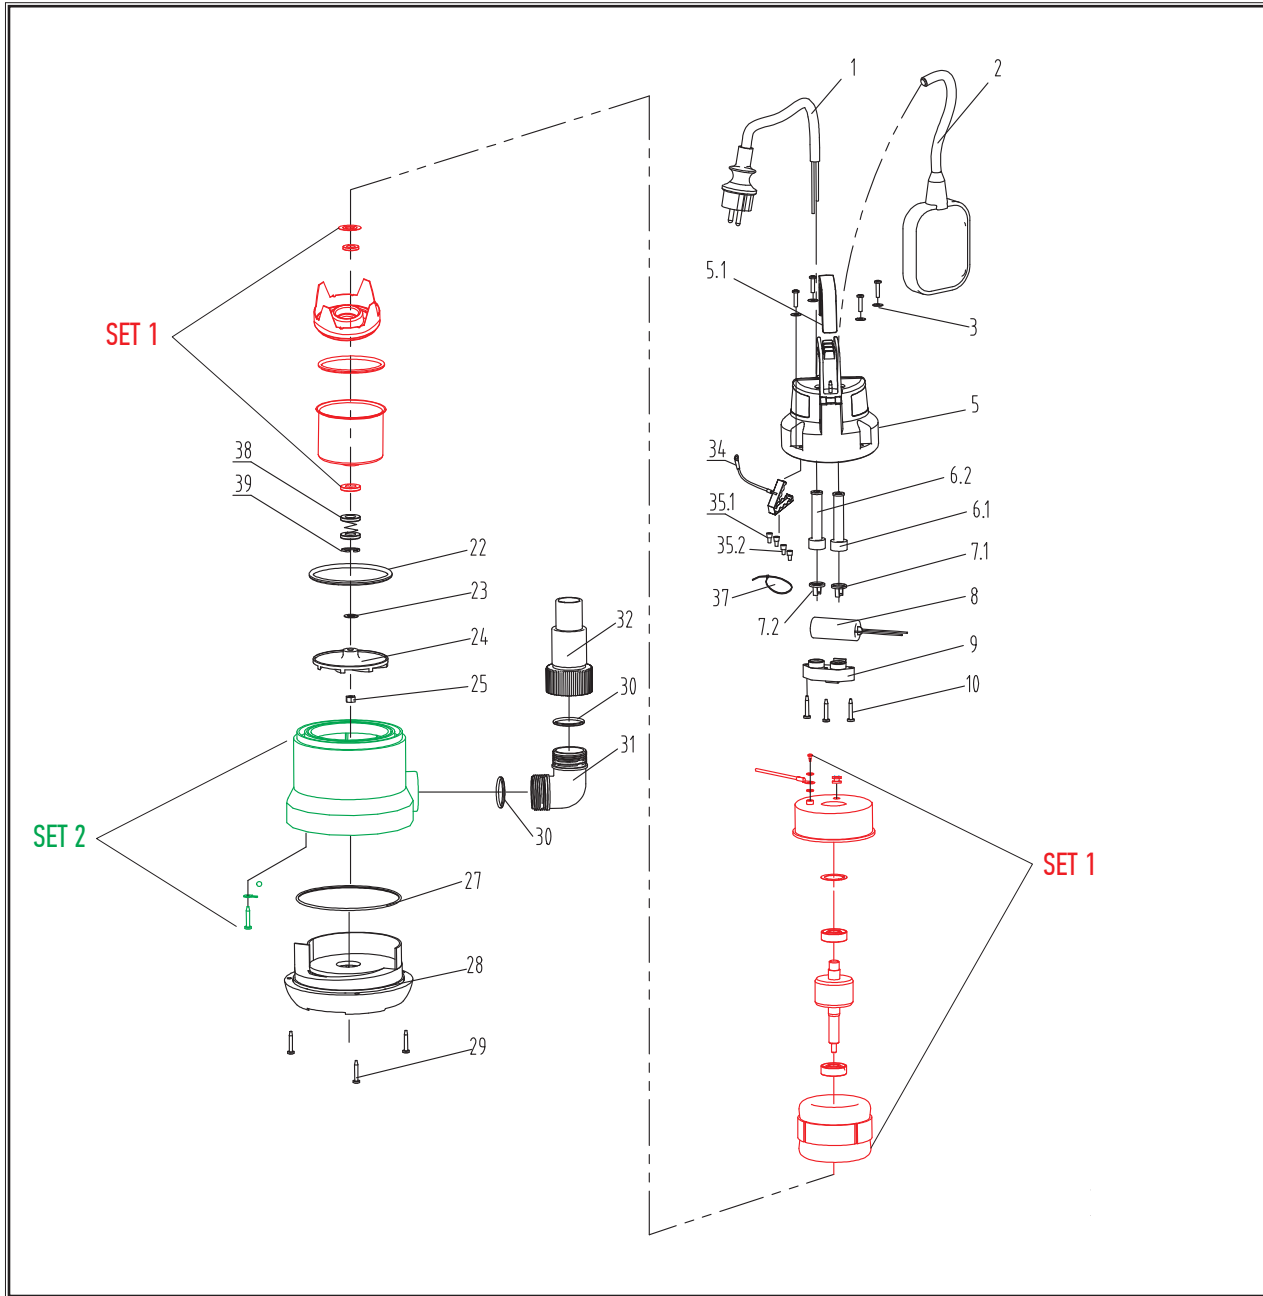

POS.	CODE	DESCRIPTION	QTY
1	A01322	POWER CORD 3x1mm H07RN-F WITH BLACK PLUG, 10m	1
2	A01323	FLOAT SWITCH	1
3	A01324	BOLT ST4.5x28mm WITH WASHER	4
5	A01325	COVER	1
5.1	A01326	COVER	1
6.1	A01327	POWER CORD GUARD	1
6.2	A01328	POWER CORD GUARD	1
7.1	A01329	CABLE SEAL	1
7.2	A01330	CABLE SEAL	1
8	A01351	CAPACITOR 12µF	1
9	A01332	POWER CORD CLIP	1
10	A01333	SCREW	3
22	A01335	O-RING 89x5.2mm	1
23	A01336	WASHER Ø8mm, INOX	2
24	A01353	IMPELLER	1
25	A01338	NUT M8mm, INOX	1
27	A01340	O-RING 125x3mm	1
28	A01341	BASE	1
29	A01342	SCREW ST4.5x18mm, INOX	3
30	A01343	O-RING 37.46x3mm	2
31	A01344	OUTLET ELBOW	1
32	A01345	OUTLET CONNECTOR	1
34	A01346	GROUND	1
35.1	A01347	WIRE CLAMP	3
35.2	A01420	WIRE CLAMP	2

POS.	CODE	DESCRIPTION	QTY
37	A01348	ZIP TIE	1
38	A01349	MECHANICAL SEAL 24x11x17.5mm	1
39	A01350	SNAP RING Ø12mm, INOX	1
SET 1	A01352	MOTOR	1
SET 2	A01339	HOUSING WITH VALVE	1