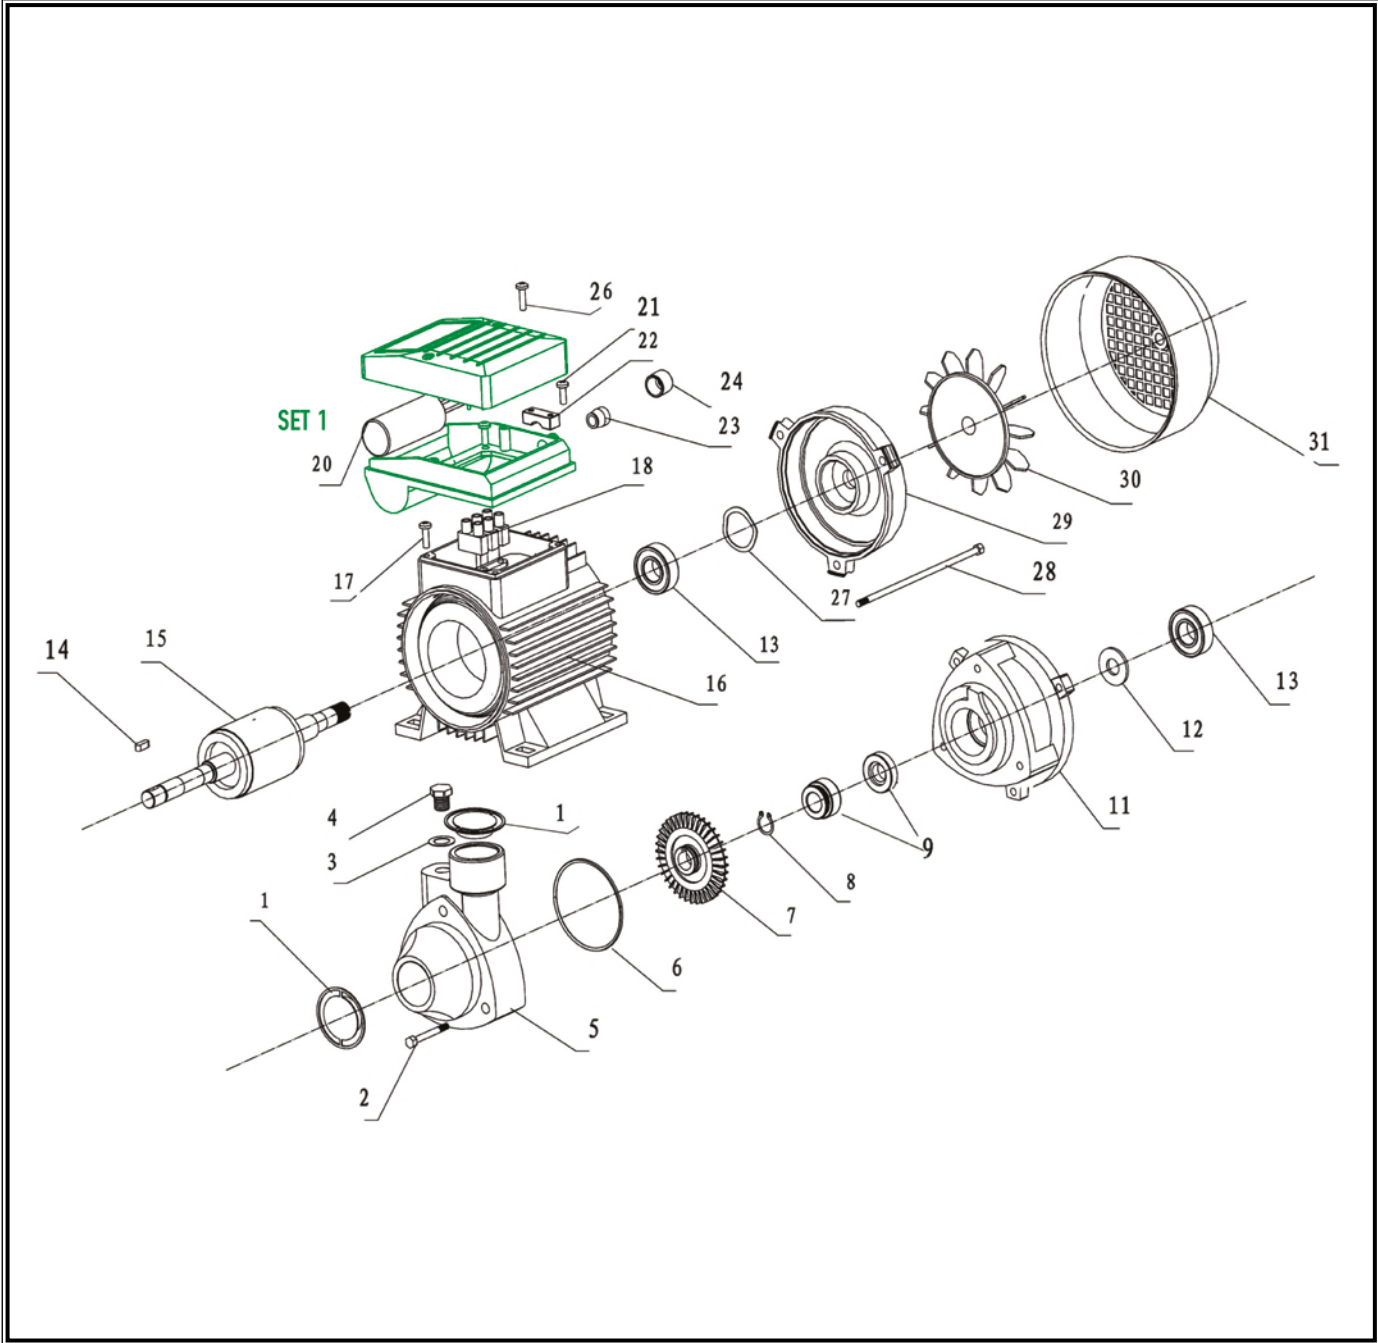

POS.	CODE	DESCRIPTION	QTY
1	44291	TRASPORT PLUG	2
2	44292	BOLT M5x8mm	3
3	44322	ALUMINUM WASHER 10x15x1mm	1
4	44323	COPPER PLUG 1/8"	1
5	44295	PUMP HOUSING	1
6	44296	O-RING	1
7	44297	IMPELLER	1
8	44298	INOX SNAP RING Ø12mm	1
9	44299	MECHANICAL SEAL	1
11	44300	PUMP BASE	1
12	44301	SPLASH GUARD RUBBER	1
13	44302	SINGLE ROW BALL BEARING 6201 RZ	2
14	44303	KEY 4x10mm	1
15	44304	ARMATURE	1
16	44305	FIELD WITH HOUSING	1
17	44306	BOLT M4x10mm	4
18	44307	PORCELAIN WIRE CLAMP	1
20	44309	CAPACITOR 450V 8mF WITH WIRING	1
21	44310	BOLT M4x14mm	2
22	44311	POWER CORD CLIP	1
23	44312	POWER CORD GUARD	1
24	44313	PLASTIC NUT	1
26	44314	BOLT M4x16mm	2
27	44315	WAVE WASHER	1
28	44316	BOLT M5x122mm	3

POS.	CODE	DESCRIPTION	QTY
29	44317	MOTOR COVER	1
30	44318	FAN	1
31	44319	FAN COVER	1
SET 1	44308	CAPACITOR HOUSING	1