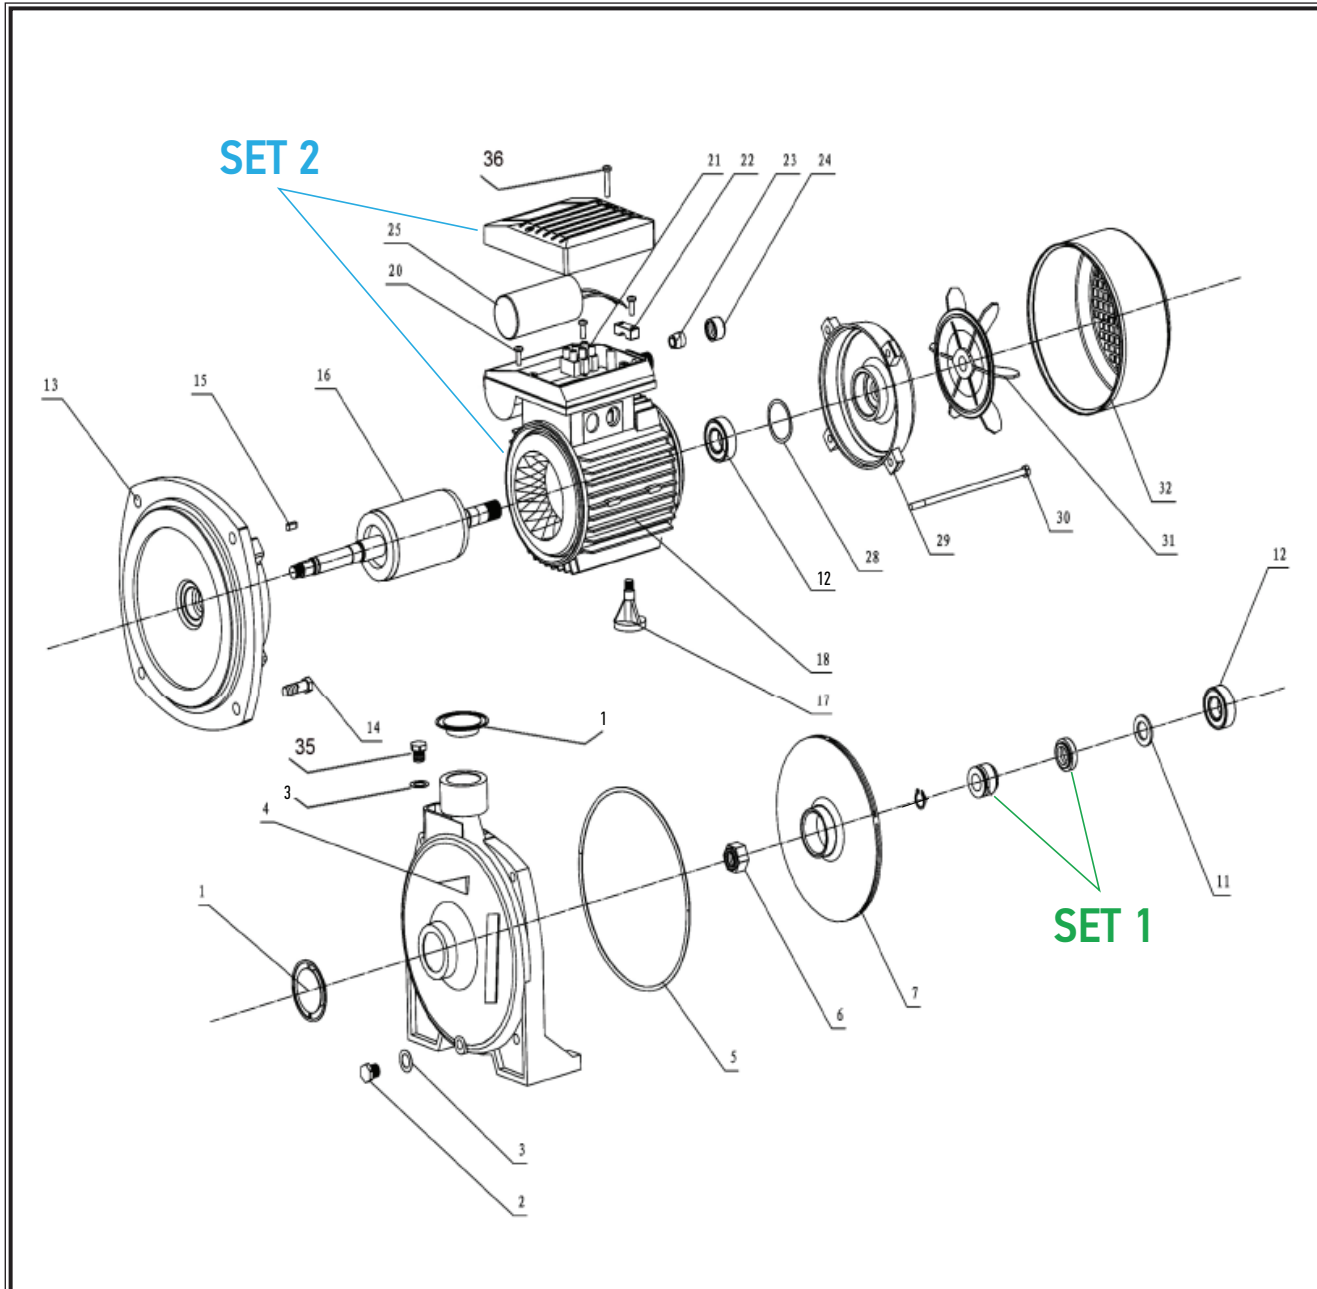

POS.	CODE	DESCRIPTION	QTY
1	44291	TRASPORT PLUG	2
2	44323	COPPER PLUG 1/8"	1
3	44322	ALUMINUM WASHER 10x15x1mm	2
4	44383	PUMP HOUSING	1
5	44384	O-RING 175x3,3mm	1
6	44385	INOX NUT M10mm	1
7	44386	IMPELLER	1
11	44389	SPLASH GUARD RUBBER 13,5x25x2,2mm	1
12	44332	SINGLE ROW BALL BEARING 6202 RZ	2
13	44391	PUMP BASE	1
14	44392	BOLT M8x20mm	4
15	44303	KEY 4x10mm	1
16	44394	ARMATURE	1
17	44395	SUPPORT FOOT	1
18	44396	FIELD WITH HOUSING	1
20	44336	BOLT M4x12mm	4
21	44307	PORCELAIN WIRE CLAMP	1
22	44311	POWER CORD CLIP	1
23	44342	POWER CORD GUARD	1
24	44313	PLASTIC NUT	1
25	44403	CAPACITOR 450V 20µF WITH WIRING	1
28	44405	WAVE WASHER 34x0,3mm	1
29	44406	MOTOR COVER	1

POS.	CODE	DESCRIPTION	QTY
30	44346	BOLT M5X135MM	4
31	44408	FAN	1
32	44349	FAN COVER	1
35	44321	EXTENDED HEAD COPPER PLUG 1/8"	1
36	44314	BOLT M4X16MM	2
SET 1	44388	MECHANICAL SEAL	1
SET 2	44338	CAPACITOR HOUSING	1