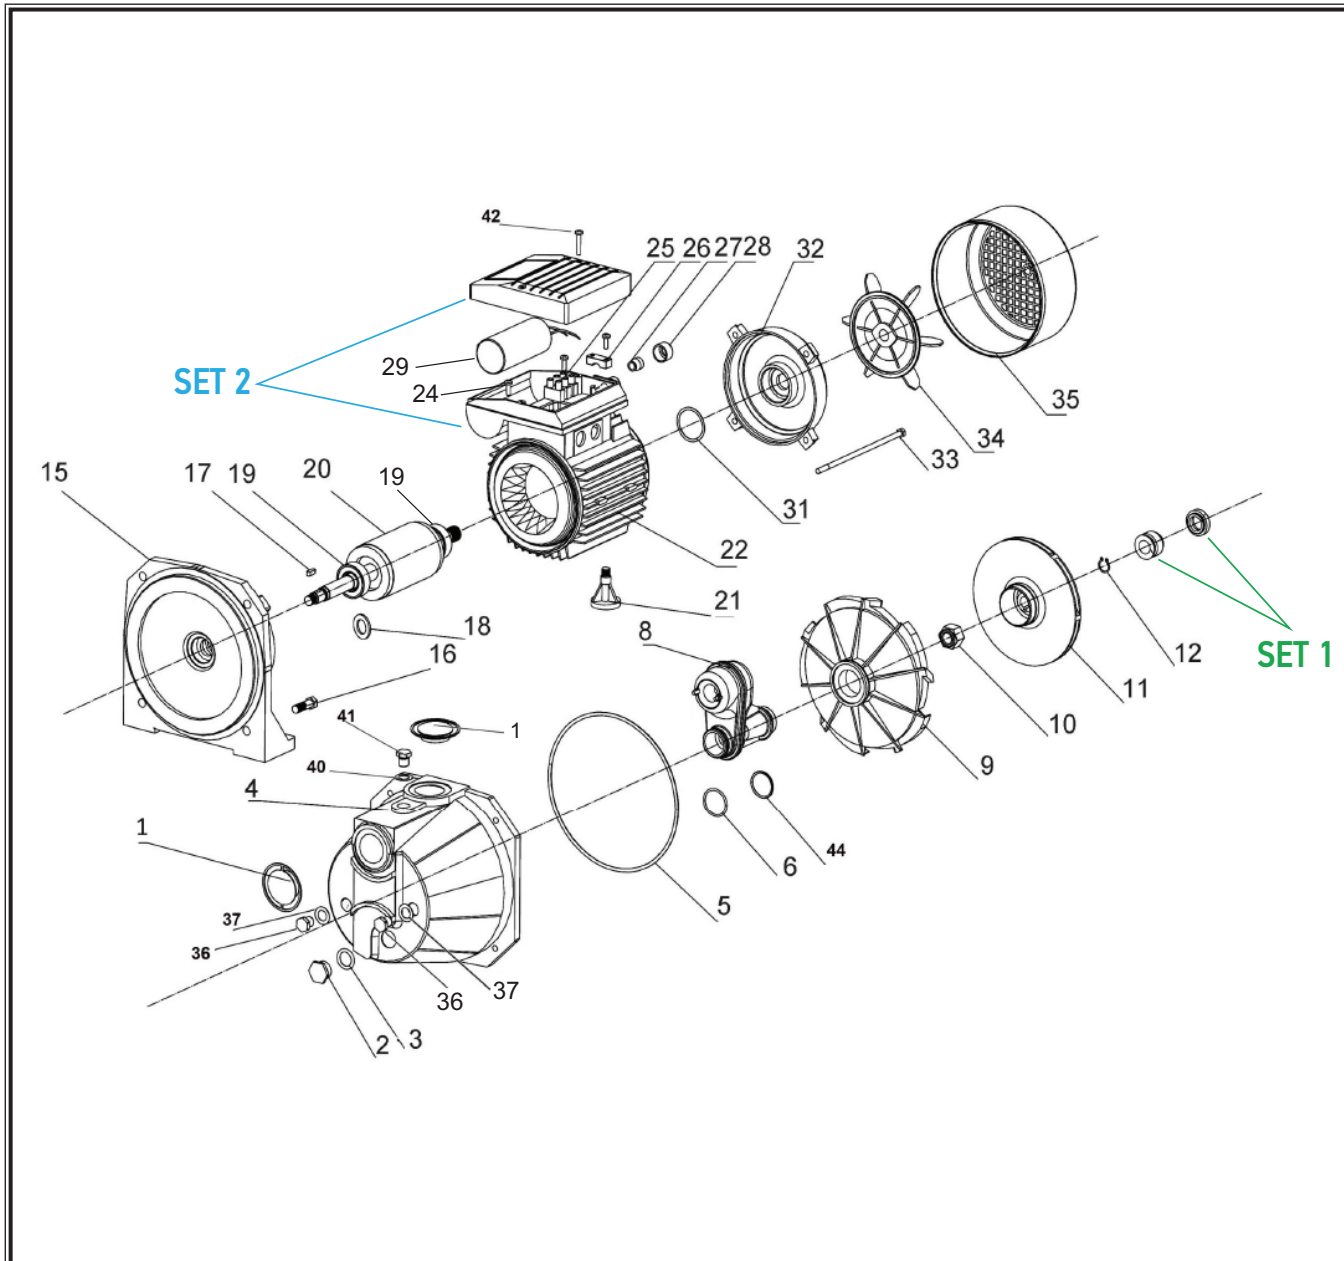

POS.	CODE	DESCRIPTION	QTY
1	44291	TRASPORT PLUG	2
2	44411	COPPER PLUG 1/2" 20x10mm	1
3	44333	O-RING 16x2,4mm	1
4	44446	PUMP HOUSING	1
5	44414	O-RING 164x3,3mm	1
6	44415	O-RING 24x2mm	1
8	44450	VENTURI INTAKE	1
9	44418	DIFFUSER	1
10	44355	INOX NUT M8mm	1
11	44453	IMPELLER	1
12	44298	INOX SNAP RING Ø12mm	1
15	44456	PUMP BASE	1
16	44457	BOLT M8x23mm	4
17	44303	KEY 4x10mm	1
18	44459	SPLASH GUARD RUBBER	1
19	44332	SINGLE ROW BALL BEARING 6202 RZ	2
20	44461	ARMATURE	1
21	44462	SUPPORT FOOT	1
22	44463	FIELD WITH HOUSING	1
24	44465	SCREW M4x10mm	4
25	44307	PORCELAIN WIRE CLAMP	1
26	44311	POWER CORD CLIP	1

POS.	CODE	DESCRIPTION	QTY
27	44342	POWER CORD GUARD	1
28	44469	PLASTIC NUT 3/8"	1
29	44470	CAPACITOR 450V 16µF WITH WIRING	1
31	44471	WAVE WASHER 31x0,3mm	1
32	44406	MOTOR COVER	1
33	44377	BOLT M5x123mm	4
34	44408	FAN	1
35	44349	FAN COVER	1
36	44331	PLASTIC PLUG 1/4"	2
37	44337	O-RING	2
40	44352	ALUMINUM WASHER 13,5x19x1,5mm	1
41	44351	COPPER PLUG 1/4"	1
42	44336	BOLT M4x12mm	2
44	44294	O-RING 24x2,5mm	1
SET 1	44299	MECHANICAL SEAL	1
SET 2	44338	CAPACITOR HOUSING	1