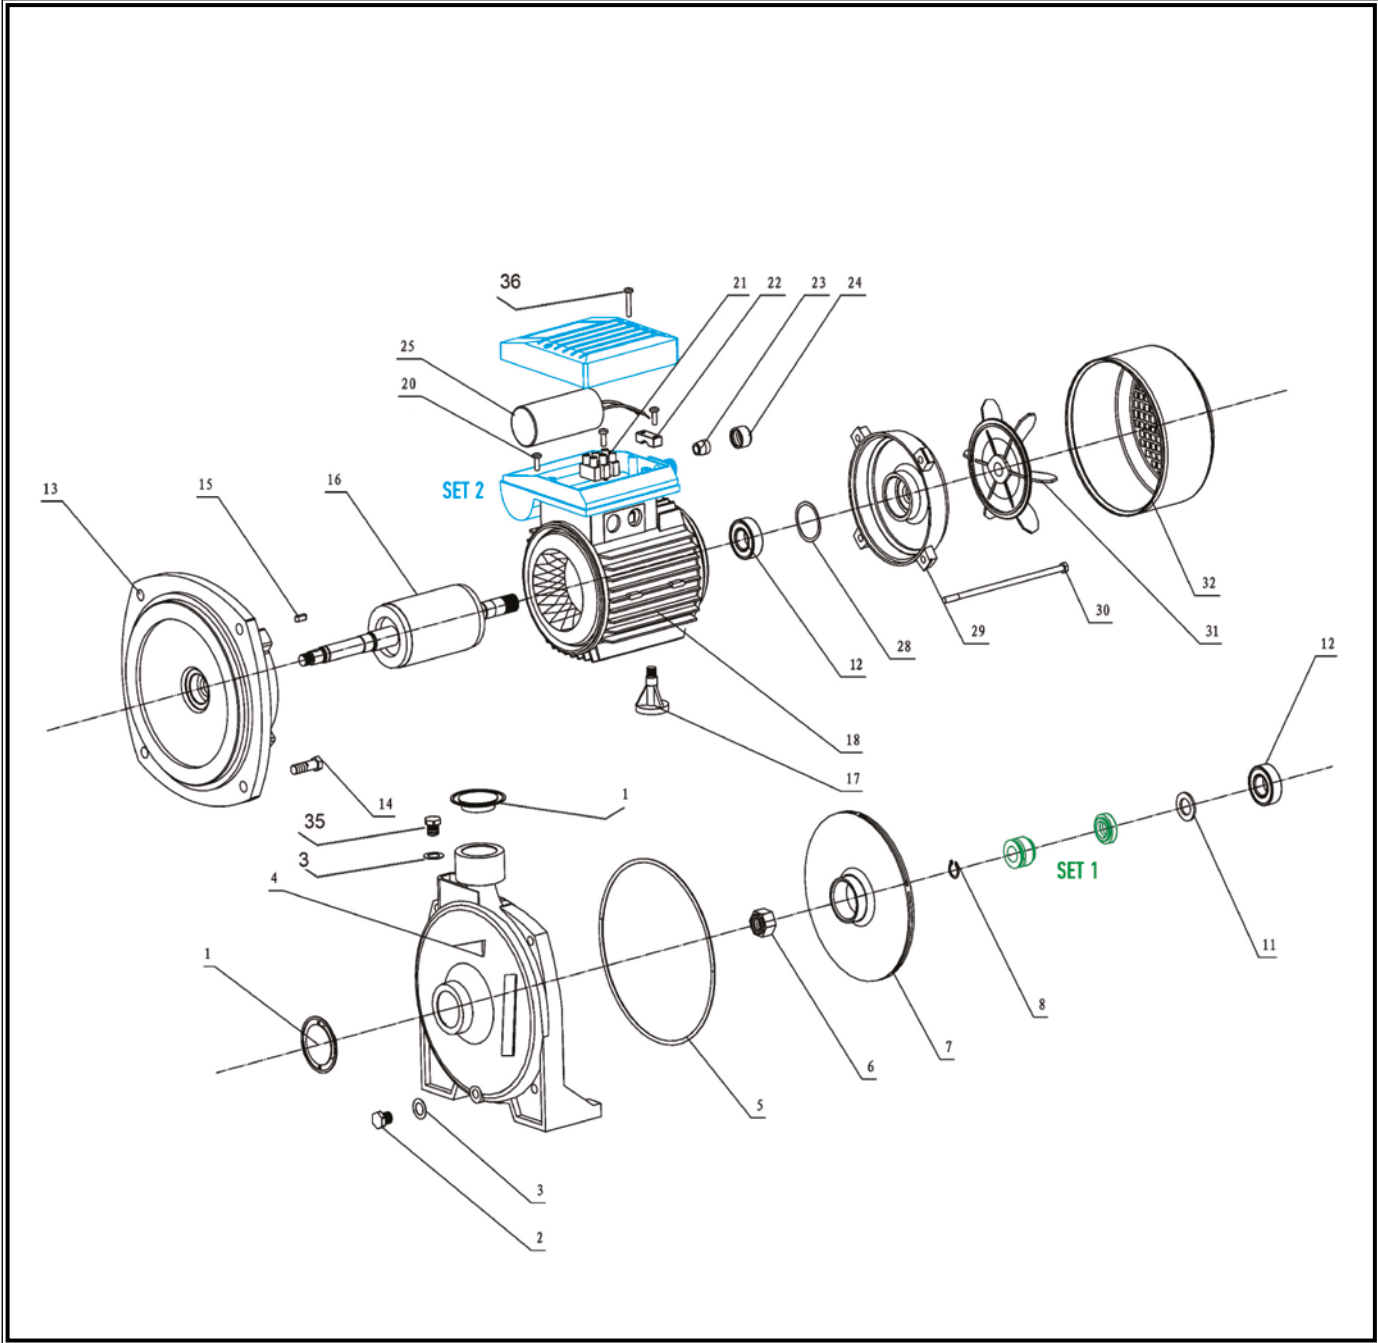

POS.	CODE	DESCRIPTION	QTY
1	44291	TRASPORT PLUG	2
2	44323	COPPER PLUG 1/8"	1
3	44322	ALUMINUM WASHER 10x15x1mm	2
4	44353	PUMP HOUSING	1
5	44354	O-RING 134x3mm	1
6	44355	INOX NUT M8mm	1
7	44356	IMPELLER	1
8	44298	INOX SNAP RING Ø12mm	1
11	44426	SPLASH GUARD RUBBER 11,5x30mm	1
12	44302	SINGLE ROW BALL BEARING 6201 RZ	2
13	44361	PUMP BASE	1
14	44362	BOLT M6x22mm	4
15	44303	KEY 4x10mm	1
16	44364	ARMATURE	1
17	44365	SUPPORT FOOT	1
18	44366	FIELD WITH HOUSING	1
20	44306	BOLT M4x10mm	4
21	44307	PORCELAIN WIRE CLAMP	1
22	44311	POWER CORD CLIP	1
23	44312	POWER CORD GUARD	1
24	44313	PLASTIC NUT 3/8"	1
25	44373	CAPACITOR 450V 12mF WITH WIRING	1
28	44375	WAVE WASHER 31x0,3mm	1
29	44376	MOTOR COVER	1

POS.	CODE	DESCRIPTION	QTY
30	44377	BOLT M5x123mm	4
31	44318	FAN	1
32	44319	FAN COVER	1
35	44321	EXTENDED HEAD COPPER PLUG 1/8"	1
36	44314	BOLT M4x16mm	2
SET 1	44299	MECHANICAL SEAL	1
SET 2	44308	CAPACITOR HOUSING	1