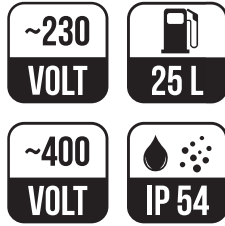

MADE IN GERMANY

PORTABLE GENSETS WITH PROTECTION CLASS IP 54

TECHNICAL DATA:

TYPE		RV 9540 ER	RV 10540 ER	RV 13540 ER	RV 15540 ER
Order number		717029	717024	717030	717032
Generator type		synchronous	synchronous	synchronous	synchronous
Nom. output 3~ (cos $\Phi=0,8$)	kVA	9,0	10,0	13,0	15,0
Nom. output 1~	kVA	6,0	5,7	7,0	8,0
Voltage (1~) / (3~)	V	230 / 400	230 / 400	230 / 400	230 / 400
Nom. current (1~) / (3~)	A	26,0 / 13,0	25 / 14,5	30,4 / 18,8	34,8 / 21,7
Frequency	Hz	50	50	50	50
Protection Class		IP54	IP54	IP54	IP54
Engine type		B & S Vanguard 385447	B & S Vanguard 385447	B & S Vanguard 385447	B & S Vanguard 386447
Cylinder		2	2	2	2
Rotational-speed range	rpm	3000	3000	3000	3000
Type of fuel		gasoline 92 / 95	gasoline 92 / 95	gasoline 92 / 95	gasoline 92 / 95
Oil		SAE 15W-40	SAE 15W-40	SAE 15W-40	SAE 15W-40
Oil volume in engine	l	1,7	1,7	1,7	1,7
Engine output	kW	13,0	13,0	13,0	13,5
Cooling		air	air	air	air
Tank capacity	l	25	25	25	25
Hand starter (H) / electr. starter (E)		H / E	H / E	H / E	H / E
Fuel consumption load 100%	l/h	5,0	5,0	5,0	5,2
Weight	kg	135	137	140	148
Dimensions (L x W x H)	mm	853 x 649 x 620	853 x 649 x 620	853 x 649 x 620	853 x 649 x 620
Noise level	dB(A)	72	72	72	72

OPTIONS	DESCRIPTION	ORDER NUMBER
Exhaust hose	Ø 50 mm, length 1,5 m	715052
Exhaust hose	Ø 50 mm, length 2,5 m	715051
Engine adapter for exhaust hose	for engines Briggs & Stratton VANGUARD	716010
Chassis with wheels and handles	for all types on tubular frames	713203
Earthing set	earthing pike (0,45 m length), earthing cable 10 mm ²	736110
Spare parts	for all products of equipment	on request