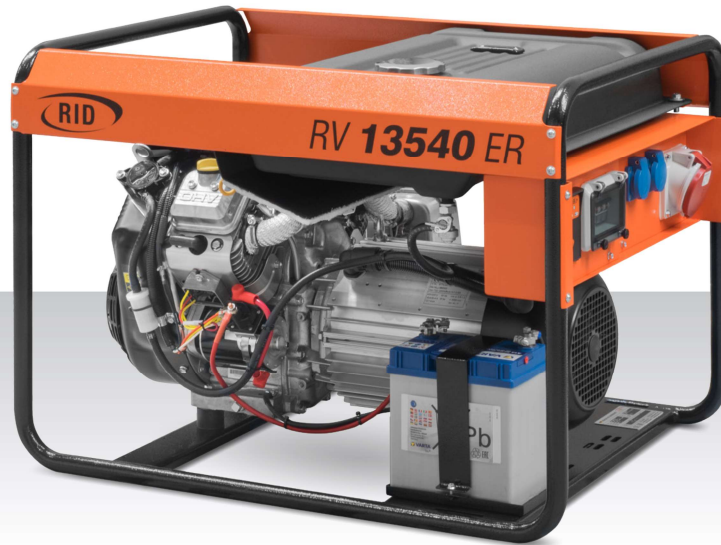

MADE IN GERMANY

PORTABLE GENSETS WITH PROTECTION CLASS IP 54

TECHNICAL DATA:

TYPE		RV 9540 ER	RV 10540 ER	RV 13540 ER	RV 15540 ER
Order number		717029	717024	717030	717032
Generator type		synchronous	synchronous	synchronous	synchronous
Nom. output 3~ (cos $\Phi=0,8$)	kVA	9,0	10,0	13,0	15,0
Nom. output 1~	kVA	6,0	5,7	7,0	8,0
Voltage (1~) / (3~)	V	230 / 400	230 / 400	230 / 400	230 / 400
Nom. current (1~) / (3~)	A	26,0 / 13,0	25 / 14,5	30,4 / 18,8	34,8 / 21,7
Frequency	Hz	50	50	50	50
Protection Class		IP54	IP54	IP54	IP54
Engine type		B & S Vanguard 385447	B & S Vanguard 385447	B & S Vanguard 385447	B & S Vanguard 386447
Cylinder		2	2	2	2
Rotational-speed range	rpm	3000	3000	3000	3000
Type of fuel		gasoline 92 / 95	gasoline 92 / 95	gasoline 92 / 95	gasoline 92 / 95
Oil		SAE 15W-40	SAE 15W-40	SAE 15W-40	SAE 15W-40
Oil volume in engine	l	1,7	1,7	1,7	1,7
Engine output	kW	13,0	13,0	13,0	13,5
Cooling		air	air	air	air
Tank capacity	l	25	25	25	25
Hand starter (H) / electr. starter (E)		H / E	H / E	H / E	H / E
Fuel consumption load 100%	l/h	5,0	5,0	5,0	5,2
Weight	kg	135	137	140	148
Dimensions (L x W x H)	mm	853 x 649 x 620	853 x 649 x 620	853 x 649 x 620	853 x 649 x 620
Noise level	dB(A)	72	72	72	72

OPTIONS	DESCRIPTION	ORDER NUMBER
Exhaust hose	Ø 50 mm, length 1,5 m	715052
Exhaust hose	Ø 50 mm, length 2,5 m	715051
Engine adapter for exhaust hose	for engines Briggs & Stratton VANGUARD	716010
Chassis with wheels and handles	for all types on tubular frames	713203
Earthing set	earthing pike (0,45 m length), earthing cable 10 mm ²	736110
Spare parts	for all products of equipment	on request