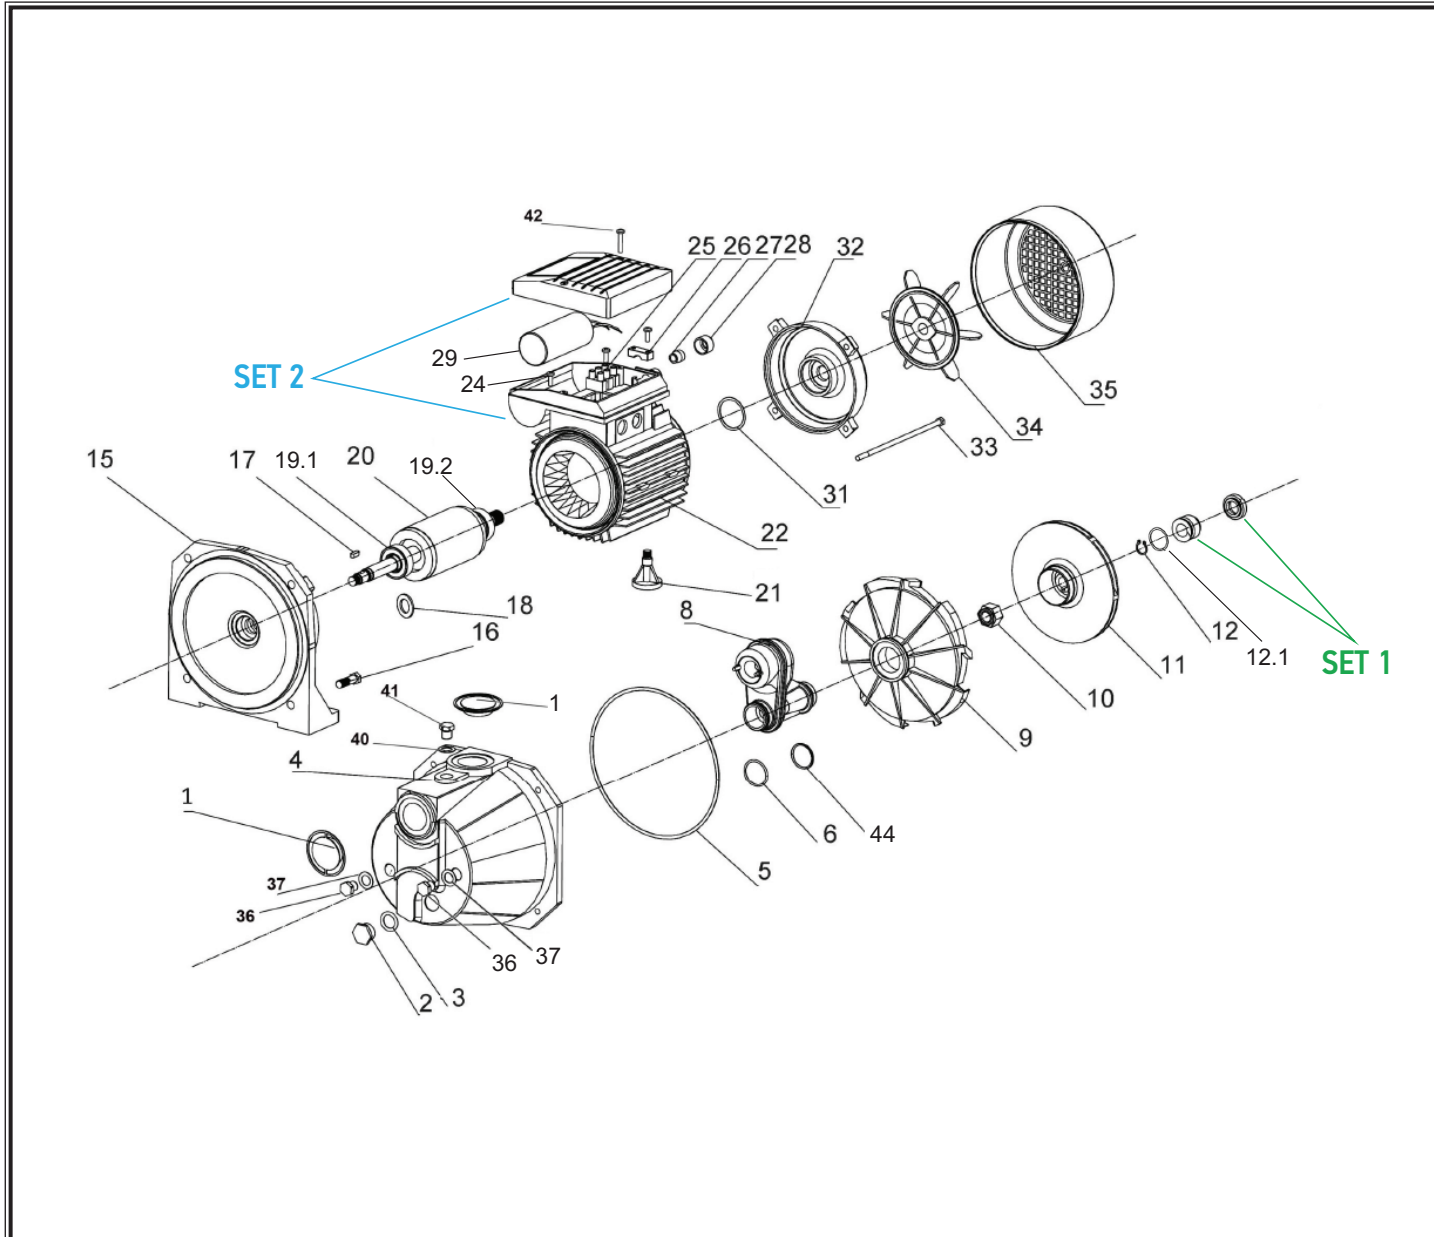

POS.	CODE	DESCRIPTION	QTY
1	44291	TRASPORT PLUG	2
2	44411	COPPER PLUG 1/2" 20x10mm	1
3	44333	O-RING 16x2,4mm	1
4	44413	PUMP HOUSING	1
5	44414	O-RING 164x3,3mm	1
6	44415	O-RING 24x2,5mm	1
8	44417	VENTURI INTAKE	1
9	44418	DIFFUSER	1
10	44355	INOX NUT M8mm	1
11	44420	IMPELLER	1
12	44298	INOX SNAP RING Ø12mm	1
12.1	44387	INOX WASHER 12x20x0,5mm	1
15	44423	PUMP BASE	1
16	44424	BOLT M8x23mm	4
17	44303	KEY 4x4x10mm	1
18	44426	SPLASH GUARD RUBBER 11,5x30mm	1
19.1	44332	SINGLE ROW BALL BEARING 6202 RZ	1
19.2	44302	SINGLE ROW BALL BEARING 6201 RZ	1
20	44428	ARMATURE	1
21	44429	SUPPORT FOOT	1
22	44327	FIELD WITH HOUSING	1
24	44432	BOLT M4x10mm	4
25	44307	PORCELAIN WIRE CLAMP	1
26	44434	POWER CORD CLIP	1

POS.	CODE	DESCRIPTION	QTY
27	44435	POWER CORD GUARD	1
28	44436	PLASTIC NUT 3/8"	1
29	44373	CAPACITOR 450V 12µF WITH WIRING	1
31	44471	WAVE WASHER 34x0,3mm	1
32	44317	MOTOR COVER	1
33	44377	BOLT M5x123mm	4
34	44318	FAN	1
35	44319	FAN COVER	1
36	44331	PLASTIC PLUG 1/4"	2
37	44337	O-RING	2
40	44352	ALUMINUM WASHER 13,5x19x1,5mm	1
41	44351	COPPER PLUG 1/4"	1
42	44314	BOLT M4x16mm	2
44	44294	O-RING 24x2mm	1
SET 1	44299	MECHANICAL SEAL	1
SET 2	44308	CAPACITOR HOUSING	1